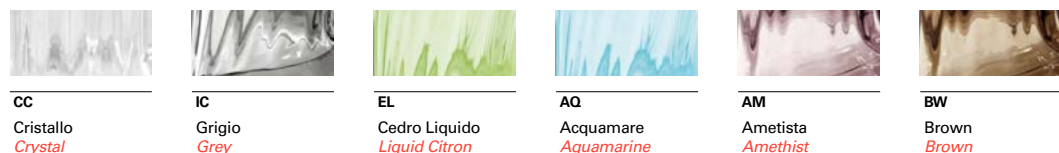

Colori disponibili
Available colours

Finiture
Finishings

Classificazione energetica
Energy class

Codice Code	Classe sorgenti luminose utilizzabili Compatible light sources class	Classe sorgenti luminose fornite Included light sources class	Sorgenti luminose sostituibili User replaceable light sources
(01)	E → A++	-	YES
(02)	E → A++	D	YES
(03)	C → A++	C	YES
(04)	B → A++	B	YES
(05)	E → A++	A+	NO
(06)	A++	A++	NO
(07)	C → A++	B	YES
(08)	D → C	C	YES
(09)	D → A++	D	YES
(10)	D → A++	C	YES
(11)	D → A++	-	YES
(12)	E → A++	D/A+	NO
(13)	A+	A+	NO
(14)	E → A++	A+	YES
(15)	A	A	NO
(16)	D → A++	A+	NO
(17)	A++	A++	YES