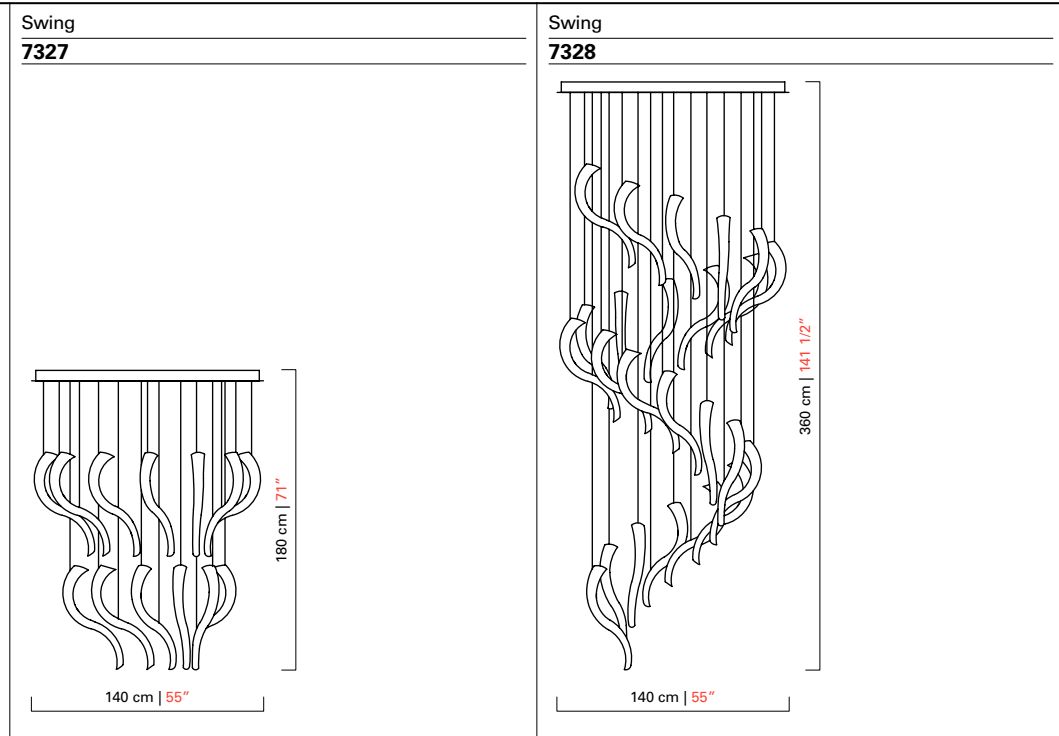

The basic feature of Swing is an elegant piece of crafted glass with the "a balotòn" technique, that gives the collection exceptional dynamism and a striking theatrical presence. Supported by slender steel cables attached to a thin structure on the ceiling, these parts form delicately sinuous and wavering figures, in circular or free-form configurations.

Modelli e misure Models and sizes	Swing 7323	Swing 7324	Swing 7325	Swing 7326
Peso Weight	45 kg 99 lb	45 kg 99 lb	63 kg 138 lb	63 kg 138 lb
Lampadine Bulbs	N. Tipo/Type W max. 6+1 GU10 + Strip Led 20+34	6+1 GU10 + Strip Led 20+34	8+1 GU10 + Strip Led 20+52	8+1 GU10 + Strip Led 20+52
Dimmerabile Dimmable	D	D	D	D
Classe energetica Energy class	(12)	(12)	(12)	(12)
Lampadine incluse Bulbs included	G10 Led + Strip Led	G10 Led + Strip Led	G10 Led + Strip Led	G10 Led + Strip Led
Certificazioni Certification Marks	ERAC	ERAC	ERAC	ERAC

Modelli e misure Models and sizes	Swing 7329	Swing 7330
Peso Weight	12 kg 26 lb	19 kg 42 lb
Lampadine Bulbs	N. Tipo W max. 3 GU10 20 N. Type W max. 20	5 GU10 20 20
Dimmerabile Dimmable	D	D
Classe energetica Energy class	(16)	(16)
Lampadine incluse Bulbs included	GU10 Led	GU10 Led
Certificazioni Certification Marks	ERAC	ERAC

Modelli e misure
Models and sizes

Peso Weight	85 kg 187 lb	85 kg 187 lb
Lampadine N. Tipo W max. Bulbs N. Type W max.	12+1 GU10 + Strip Led 20+42 20+42	12+1 GU10 + Strip Led 20+42 20+42
Dimmerabile Dimmable	D	D
Classe energetica Energy class	(12)	(12)
Lampadine incluse Bulbs included	GU10 Led + Strip Led	GU10 Led + Strip Led
Certificazioni Certification Marks	ERAC	ERAC