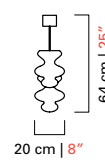

Modelli e misure
Models and sizes

Spinn
7222