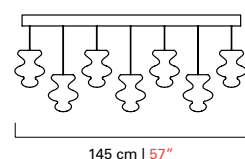

Modelli e misure Models and sizes	Spinn 7218	Spinn 7219	Spinn 7220	Spinn 7221
Peso Weight	25 kg 55 lb	55 kg 121 lb	23 kg 51 lb	45 kg 99 lb
Lampadine N. Tipo W max. Bulbs N. Type W max.	5+7 GU5.3+G4 5+7 5+7	9+16 GU5.3+G4 5+7 5+7	5+6 GU5.3+G4 5+7 5+7	8+15 GU5.3+G4 5+7 5+7
Dimmerabile Dimmable	D	D	D	D
Classe energetica Energy class	(16)	(16)	(16)	(16)
Lampadine incluse Bulbs included	GU5.3 Led + G4 Led	GU5.3 Led + G4 Led	GU5.3 Led + G4 Led	GU5.3 Led + G4 Led
Certificazioni Certification Marks				

Colori disponibili
Available colours

Finiture
Finishings

Modelli e misure
Models and sizes

Spinn
7222