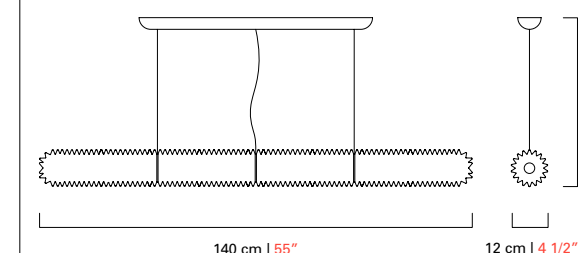

Modelli e misure
Models and sizes

Opéra
7386

Opéra
7387

Peso Weight	12 kg 26 lb	15 kg 33 lb
Lampadine Bulbs	N. Tipo W max. 1 Strip Led 40 N. Type W max. 40	1 Strip Led 60 60
Dimmerabile Dimmable	D	D
Classe energetica Energy class	(06)	(06)
Lampadine incluse Bulbs included	Strip Led	Strip Led
Certificazioni Cerification Marks		

Modelli e misure
Models and sizes

Opéra
7388

Peso Weight	18 kg 40 lb
Lampadine Bulbs	N. Tipo W max. 1 Strip Led 80 N. Type W max. 80
Dimmerabile Dimmable	D
Classe energetica Energy class	(06)
Lampadine incluse Bulbs included	Strip Led
Certificazioni Cerification Marks	

Modelli e misure
Models and sizes

	Opéra 7389	Opéra 7391
Peso <i>Weight</i>	6 kg 13 lb	8 kg 18 lb
Lampadine N. Tipo W max. <i>Bulbs</i> N. Type W max.	1 Strip Led 10 10	1 Strip Led 13 13
Dimmerabile <i>Dimmable</i>	D	D
Classe energetica <i>Energy class</i>	(06)	(06)
Lampadine incluse <i>Bulbs included</i>	Strip Led	Strip Led
Certificazioni <i>Cerification Marks</i>		