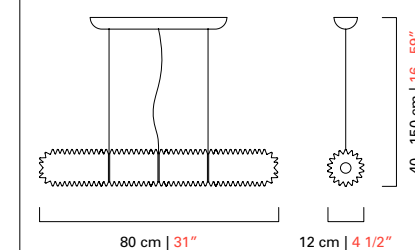

Modelli e misure
Models and sizes

Opéra
7386

Opéra
7387

Peso Weight	12 kg 26 lb	15 kg 33 lb
Lampadine Bulbs	N. Tipo W max. 1 Strip Led 40 N. Type W max. 40	1 Strip Led 60 60
Dimmerabile Dimmable	D	D
Classe energetica Energy class	(06)	(06)
Lampadine incluse Bulbs included	Strip Led	Strip Led
Certificazioni Cerification Marks		

Modelli e misure
Models and sizes

Opéra
7388

Peso Weight	18 kg 40 lb
Lampadine Bulbs	N. Tipo W max. 1 Strip Led 80 N. Type W max. 80
Dimmerabile Dimmable	D
Classe energetica Energy class	(06)
Lampadine incluse Bulbs included	Strip Led
Certificazioni Cerification Marks	

Modelli e misure
Models and sizes

	Opéra 7389	Opéra 7391
Peso <i>Weight</i>	6 kg 13 lb	8 kg 18 lb
Lampadine N. Tipo W max. <i>Bulbs</i> N. Type W max.	1 Strip Led 10 10	1 Strip Led 13 13
Dimmerabile <i>Dimmable</i>	D	D
Classe energetica <i>Energy class</i>	(06)	(06)
Lampadine incluse <i>Bulbs included</i>	Strip Led	Strip Led
Certificazioni <i>Cerification Marks</i>		