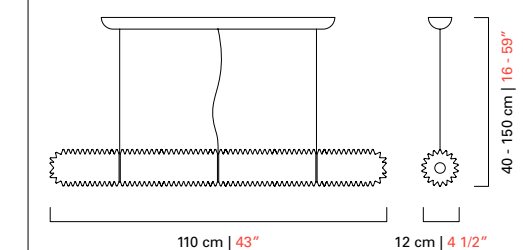

Modelli e misure
Models and sizes

Opéra
7386

Opéra
7387

Peso Weight	12 kg 26 lb	15 kg 33 lb
Lampadine Bulbs	N. Tipo W max. 1 Strip Led 40 N. Type W max. 40	1 Strip Led 60 60
Dimmerabile Dimmable	D	D
Classe energetica Energy class	(06)	(06)
Lampadine incluse Bulbs included	Strip Led	Strip Led
Certificazioni Cerification Marks		

Modelli e misure
Models and sizes

Opéra
7388

Peso Weight	18 kg 40 lb
Lampadine Bulbs	N. Tipo W max. 1 Strip Led 80 N. Type W max. 80
Dimmerabile Dimmable	D
Classe energetica Energy class	(06)
Lampadine incluse Bulbs included	Strip Led
Certificazioni Cerification Marks	

Modelli e misure
Models and sizes

	Opéra 7389	Opéra 7391
Peso <i>Weight</i>	6 kg 13 lb	8 kg 18 lb
Lampadine N. Tipo W max. <i>Bulbs</i> N. Type W max.	1 Strip Led 10 10	1 Strip Led 13 13
Dimmerabile <i>Dimmable</i>	D	D
Classe energetica <i>Energy class</i>	(06)	(06)
Lampadine incluse <i>Bulbs included</i>	Strip Led	Strip Led
Certificazioni <i>Cerification Marks</i>		